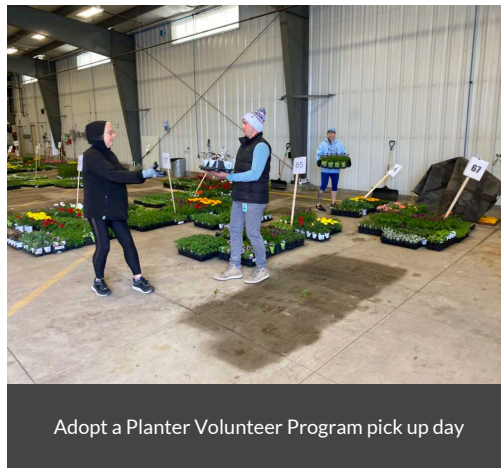

We are in the construction process of this project and beginning work on the next phase this coming spring.

One planter of approximately 80 Adopt a Planter volunteer groups.

Adopt a Planter Volunteer Program pick up day